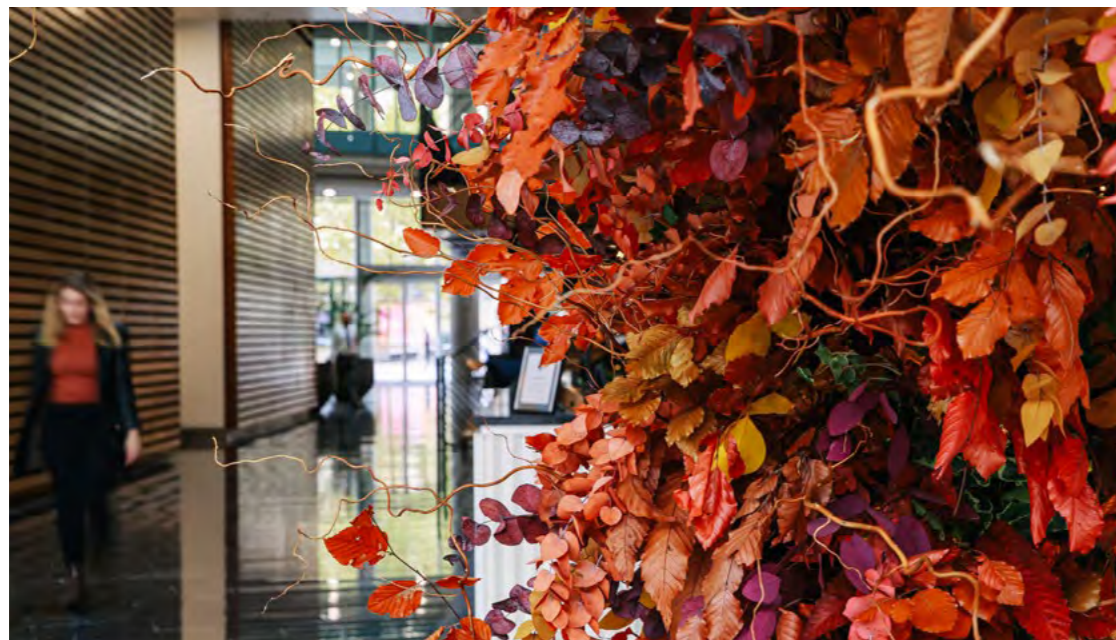

WHAT'S NEXT?

MARK SEASONS THROUGH THE YEAR

You can place your Christmas order with our team and you don't need to stop the fun with the festive season! We can help you with seasonal planting and bespoke builds to mark occasions and create focal points for your enlivenment programme through the year. Ask our team or find out more [on our website](#).