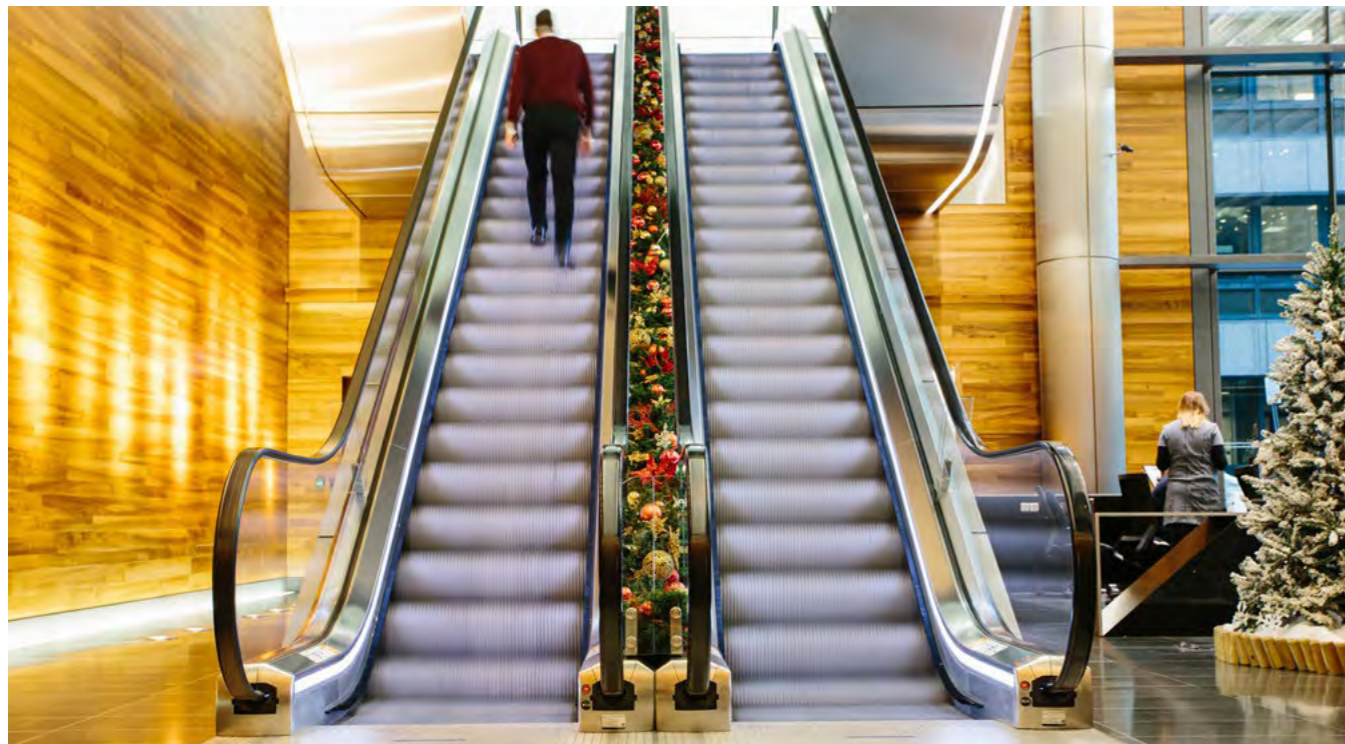

SWAN LAKE

LUXURY

Serene shades of silver and blue are at the heart of Swan Lake, in a palette inspired by an icy winter's day.

Various bauble sizes add visual interest, while beautiful glass 'bubbles' and pearlescent decorations add an ethereal edge that makes this display utterly entrancing.

When only a traditional display will do, our Classic range is the perfect choice. Comprising four of our most effortlessly elegant schemes, this range is the embodiment of Christmas cheer.

CLASSIC

SNOW & ICE