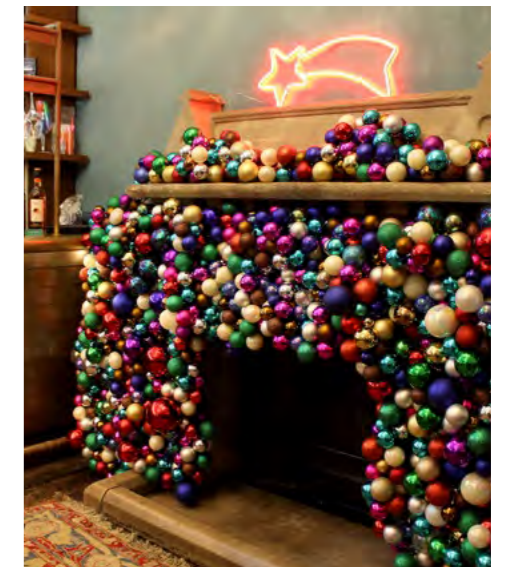

BESPOKE OPTIONS

SOMETHING SPECIAL

If you'd like something even more custom for your space this Christmas, we're here to help. We love bringing peoples' boldest ideas to life and providing you with ideas you might never have considered possible. The sky (and your sparkling imagination) is the limit.

Prices start at £5000, please get in touch to **book a consultation**.