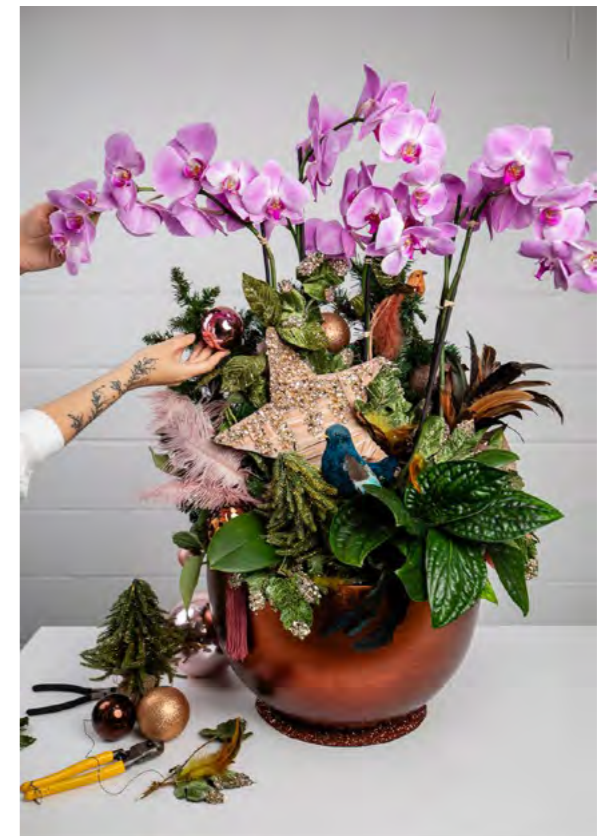

GLASSWARE

ACCESSORIES