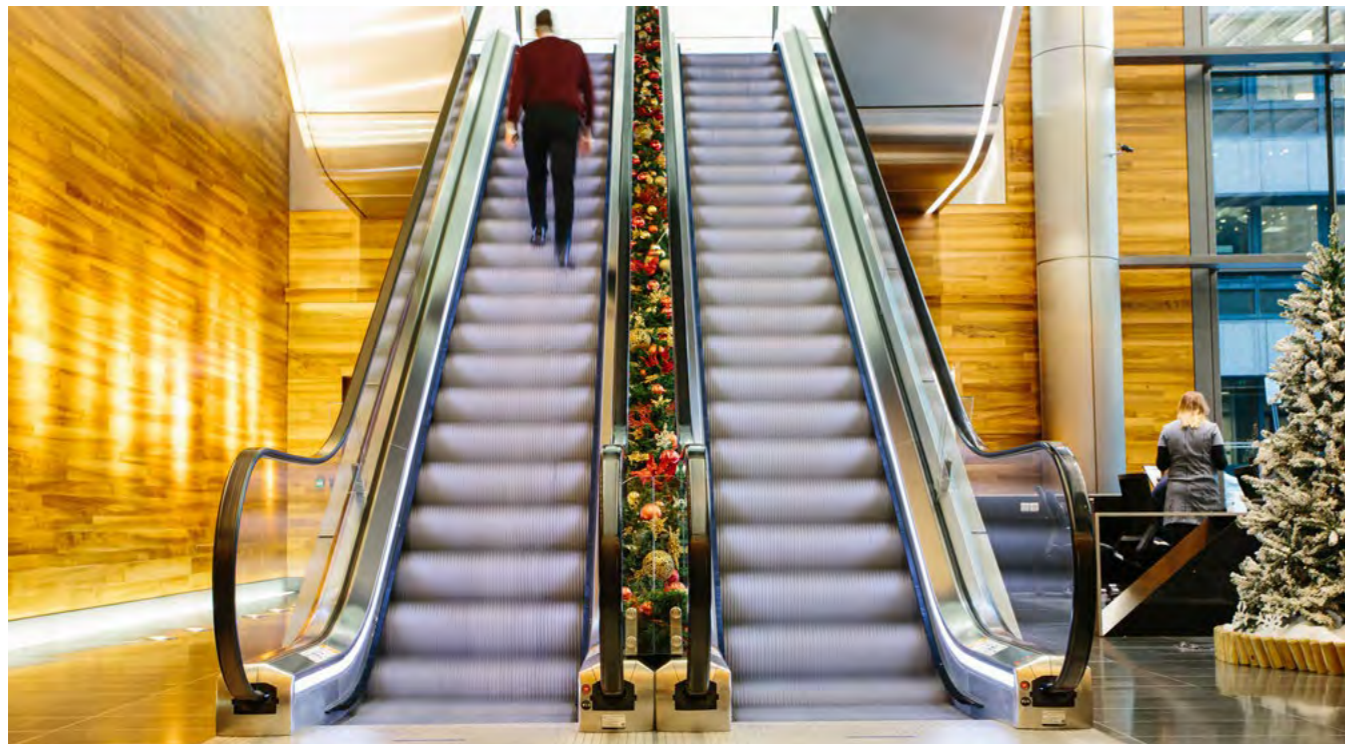

When only a traditional display will do, our Classic range is the perfect choice. Comprising four of our most effortlessly elegant schemes, this range is the embodiment of Christmas cheer.